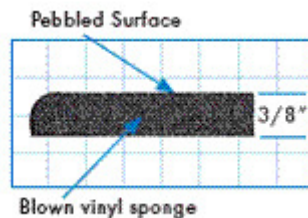

## Deluxe ComfortFoam Anti Fatigue Mats

Deluxe ComfortFoam Anti Fatigue Mats are composed of dense, more durable foam with a pebble like surface texture to add comfort and slip-resistance on hard floors.